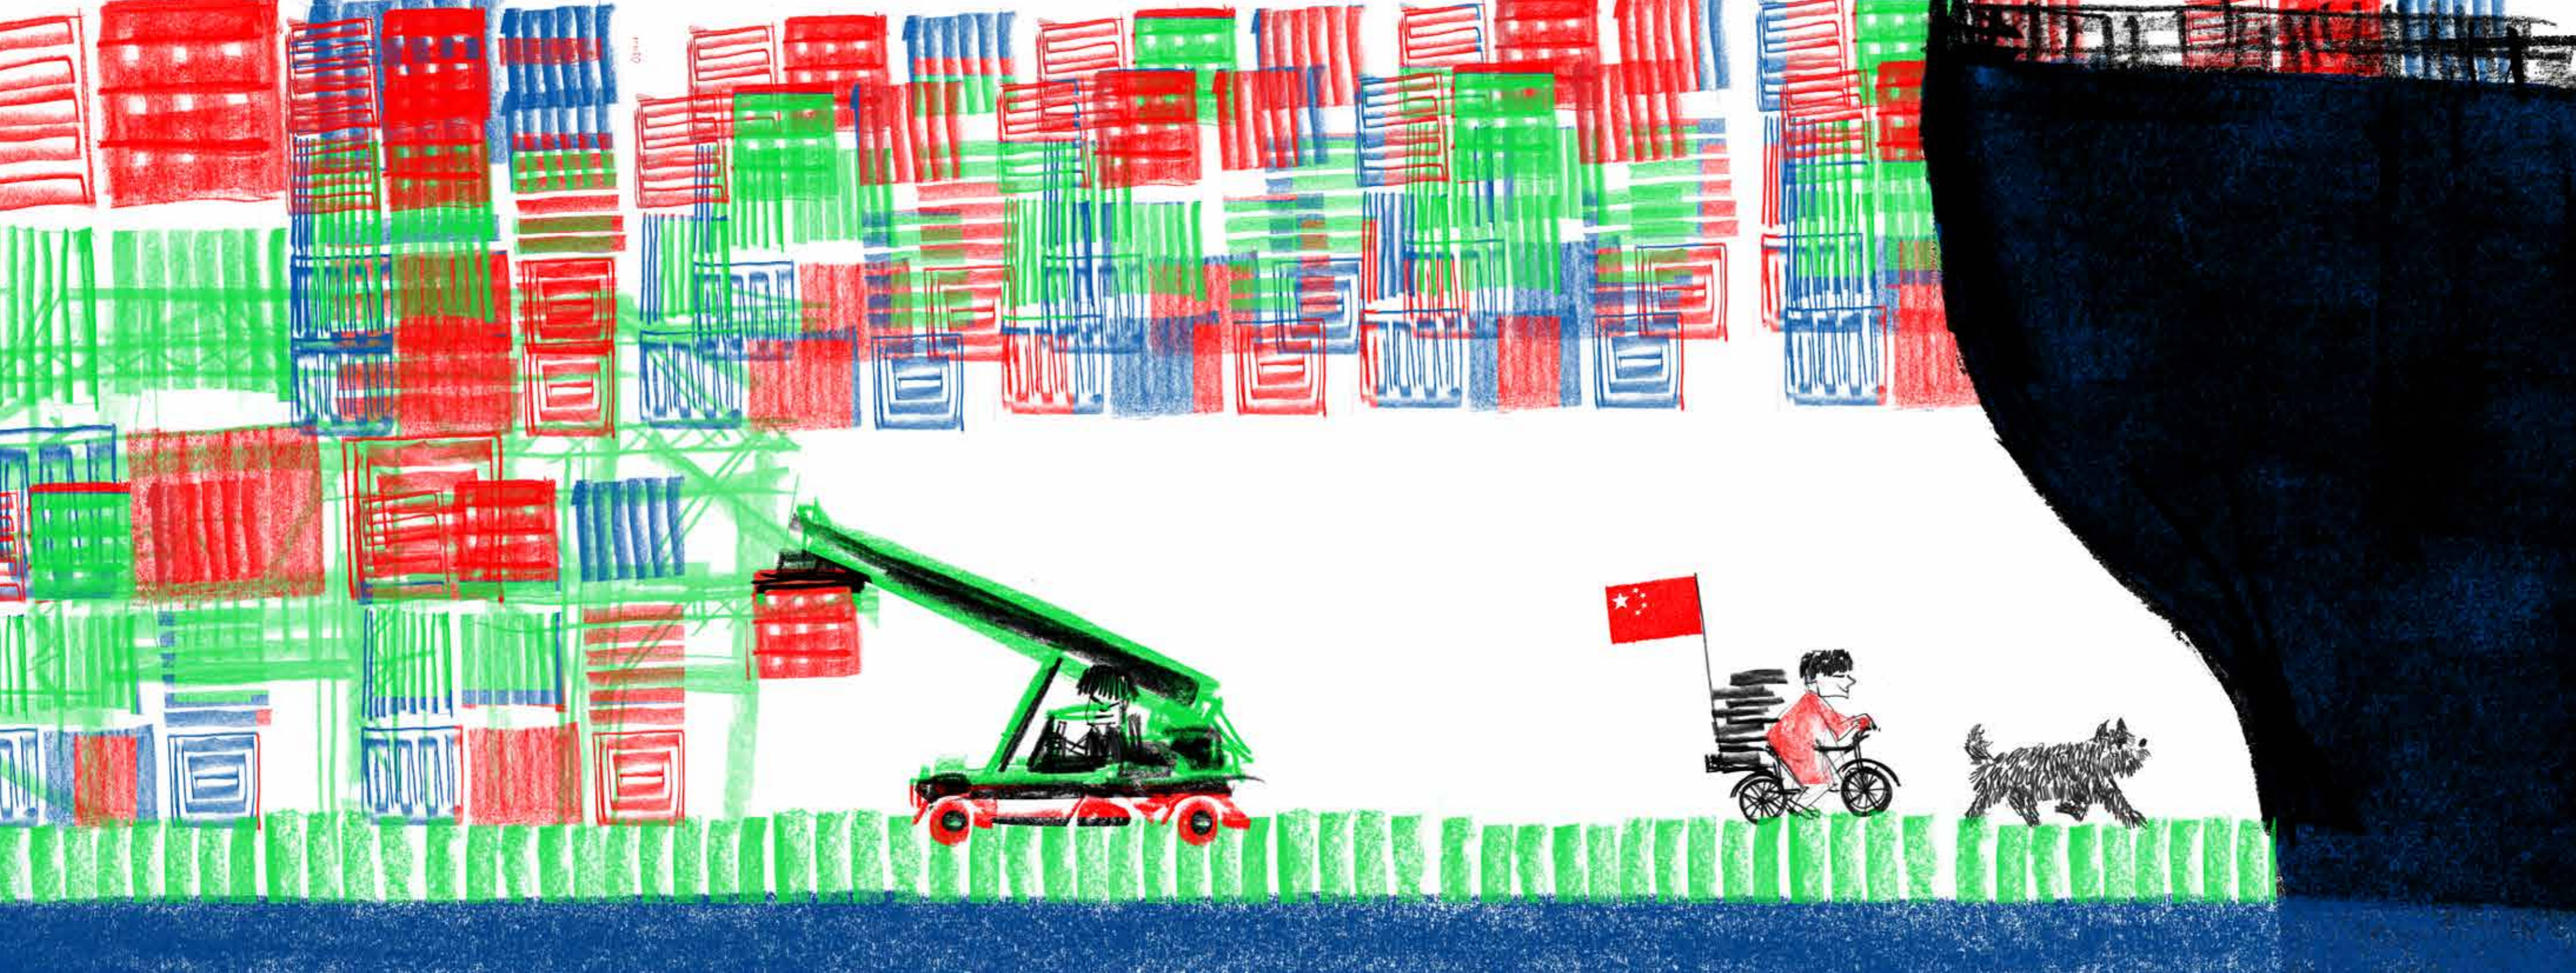

The background is a painting of a harbor scene. At the top, there are several buildings with colorful facades in shades of red, green, and blue. The water is a deep, dark blue. In the bottom left corner, a small red boat with a white cabin and a red canopy is visible. On the right side, a white archway or tunnel entrance is partially visible, with a green and white striped pattern on the wall inside.

# CONTÊINER

FERNANDO VILELA